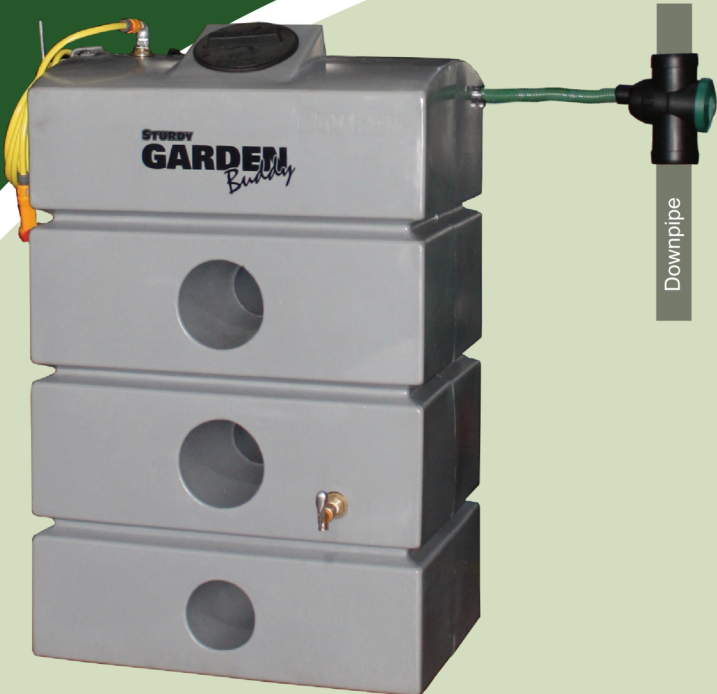

STURDY GARDEN Buddy

INTRODUCING THE **STURDY GARDEN Buddy**

This 850lt Water Storage Tank is ideal for collecting rainwater specifically for watering your garden.

The rainwater is collected through a downpipe filter/ diverter which directs it into the storage tank. The downpipe filter/ diverter also acts as an overflow once the tank becomes full.

The tank is fitted with a 230v (13 amp) Submersible Pump which includes a float switch as standard. The float switch only allows the pump to operate when water is available. The pump comes with a 10m cable which plugs directly into a standard household socket.

It is also possible to fill a watering can through a 3/4" Brass Tap located on the front of the tank.

The rectangular shape of the tank allows it to fit neatly into corners or against walls, causing you the minimum amount of intrusion.

The tank is fitted with a bracket to allow for neat storage of the garden hose when its not in use.

The 8" Lid on top of the tank allows you to inspect the inside of the tank if required. It is recommended that the tank be cleaned out periodically to help prevent any sediment build up.